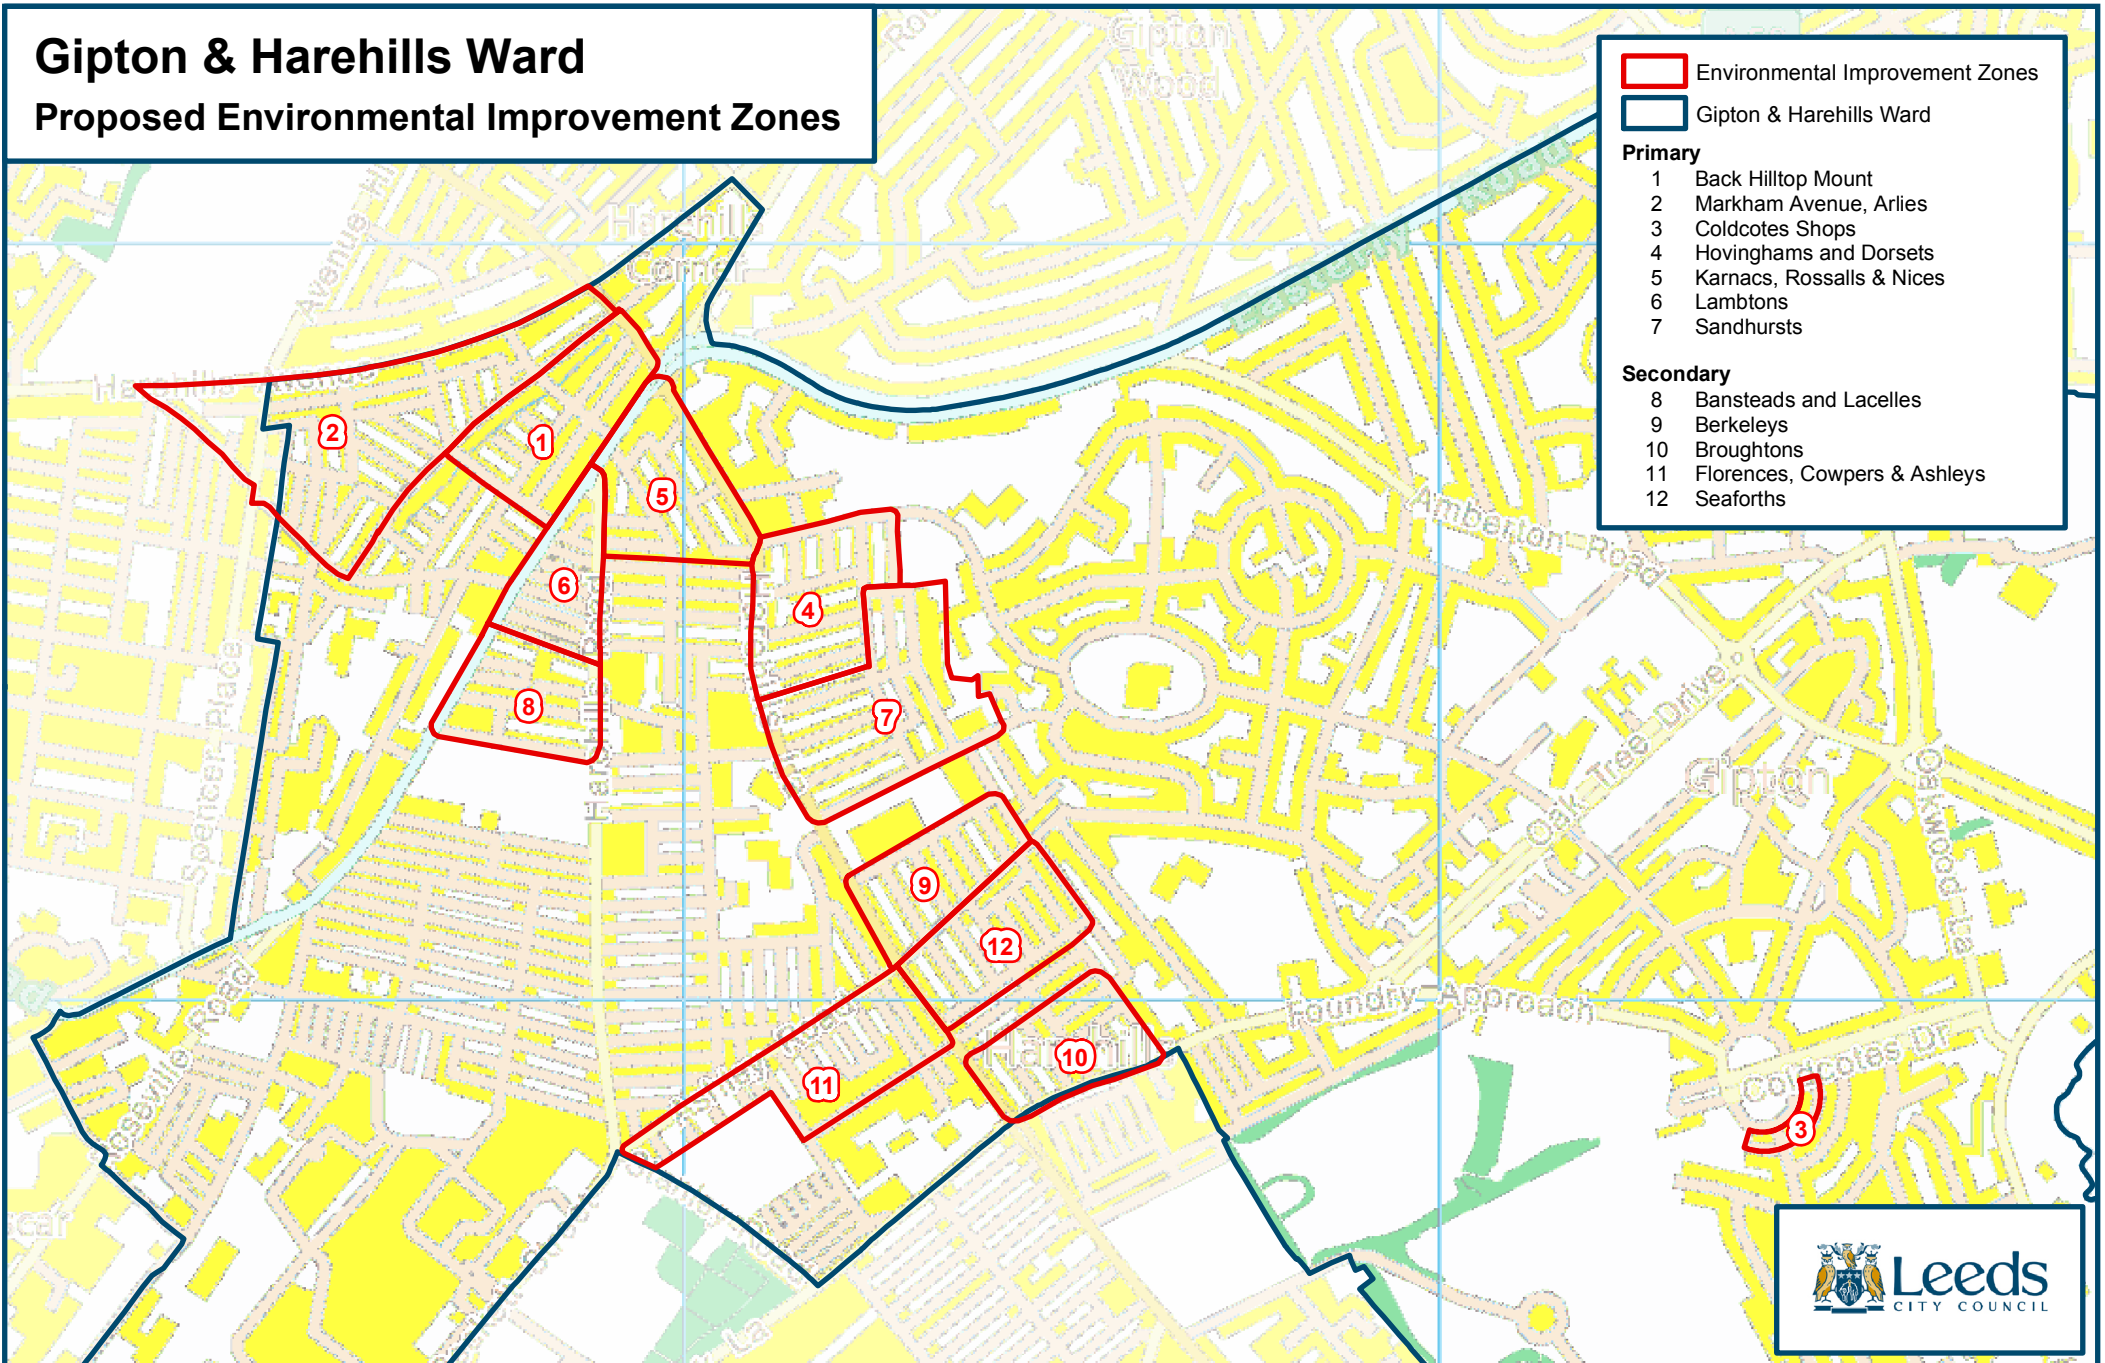

Gipton & Harehills Ward

Proposed Environmental Improvement Zones

PRODUCED BY LEEDS CITY COUNCIL

This map is based upon the Ordnance Survey's Digital Data with the permission of the Ordnance Survey on behalf of the Controller of Her Majesty's Stationery Office
 © Unauthorised reproduction infringes Crown Copyright and may lead to prosecution or civil proceedings © Crown Copyright. All rights reserved. Leeds City Council O.S. Licence No. 100019567 (2012)

REF : 2012 : 019 : 014a